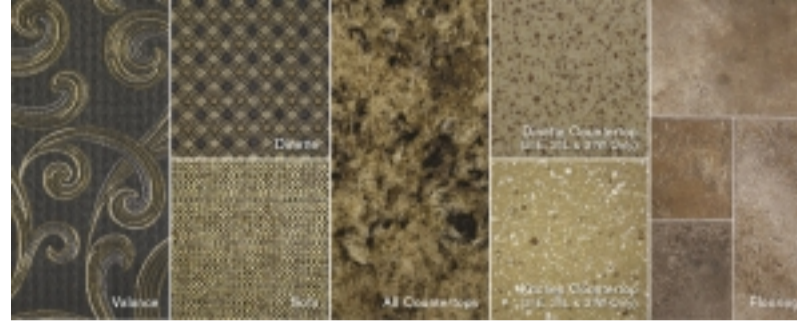

Color Options

Interior Decor Options

Bronze Coin

Toasted Almond

Waves Ocean

Cabinetry Options

Olympic Cherry

Sydney Maple

Olympic Cherry
(31E, 31L & 31W Only)

Sydney Maple
(31E, 31L & 31W Only)

Exterior Graphics

Standard Graphics

Golden Nugget
HD-MAX™

Rio Red
HD-MAX™