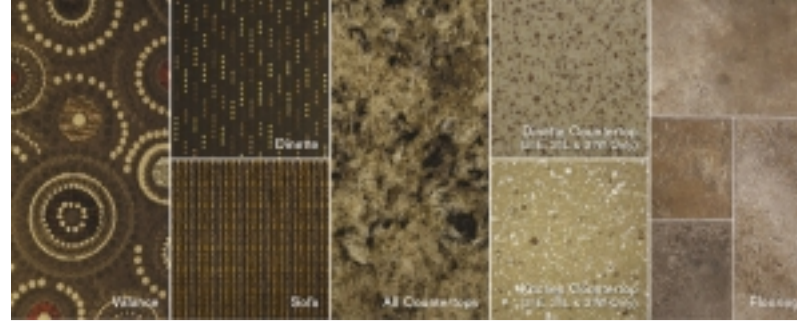

Color Options

Interior Decor Options

Bronze Coin

Toasted Almond

Waves Ocean

Cabinetry Options

Olympic Cherry

Sydney Maple

Olympic Cherry
(31E, 31L & 31W Only)

Sydney Maple
(31E, 31L & 31W Only)

Exterior Graphics

Standard Graphics

Golden Nugget
HD-MAX™

Rio Red
HD-MAX™