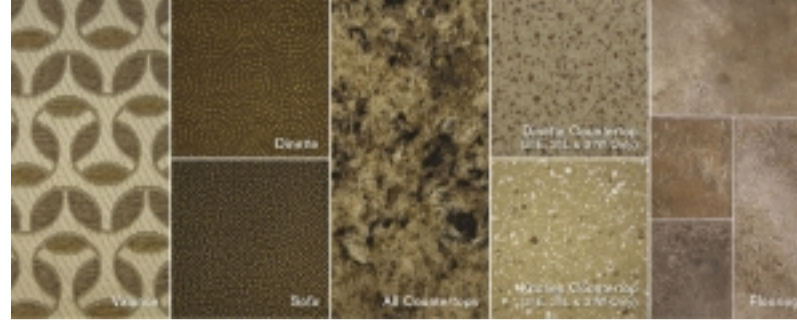

Color Options

Interior Decor Options

Bronze Coin

Toasted Almond

Waves Ocean

Cabinetry Options

Olympic Cherry

Sydney Maple

Olympic Cherry
(31E, 31L & 31W Only)

Sydney Maple
(31E, 31L & 31W Only)

Exterior Graphics

Standard Graphics

Golden Nugget
HD-MAX™

Rio Red
HD-MAX™